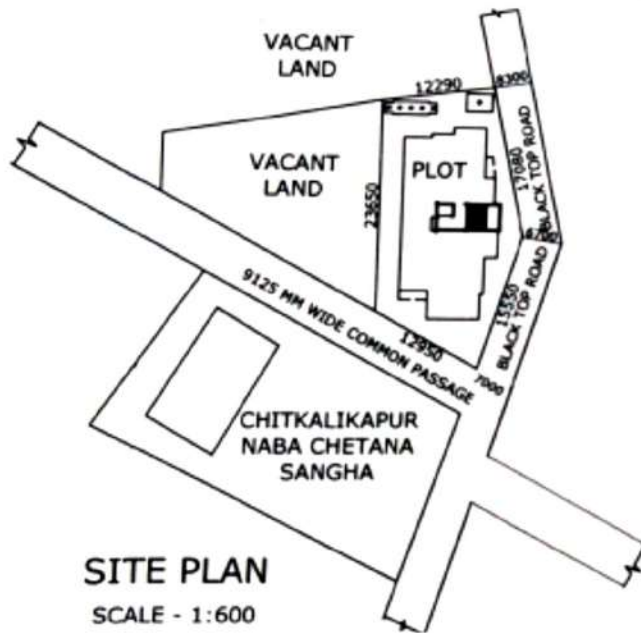

Premises No.-103, Kalikapur, Ward No. 109 under K.M.C, P.O. Mukundapur, P.S.– Purba Jadavpur, Kolkata – 700099.

LAT: 22°29'37" N

LONG: 88°24'36" E

APARTECH
Manojanjan Mondal
Proprietor